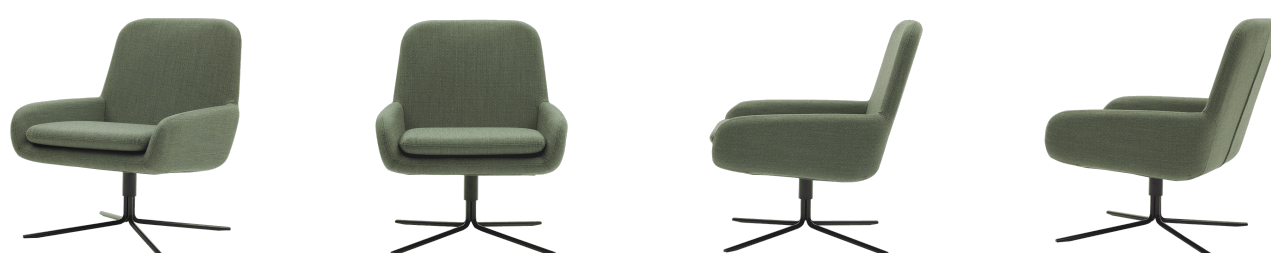

## COCO SWIVEL CHAIR

Art. no.: 2-203

### Description:

**Sleek and sophisticated** The softly rounded armrests and back invite you to have a seat and feel the outstanding comfort of this sleek and sophisticated swivel chair. Casual and cool, COCO SWIVEL suits all kinds of rooms and spaces.

### Function:

A comfortable chair with design that easily can be combined with different kinds of furniture. COCO is easy to move around as needed.