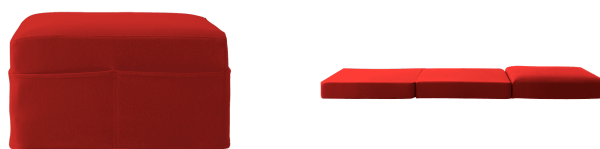

Product Information

Last update: 23, November 2021

**SOFT
LINE**

TRIO

Description:

Triple the functionality

TRIO consists of a triple-fold mattress, which unfolds into a sleeping mattress – a perfect bed for your guest or for children to play on. This pouf is a big hit in many homes, because it's decorative, functional and easy to store and unfold. A tray table changes the pouf into a table. It has eight pockets for magazines and other small items.

Year of design: 2003

Sales Arguments:

The pouf consists of a 3-folded mattress, which can be unfolded to a sleeping mattress (65 x 195 cm).

Practical pouf, table and mattress in one item.

Decorative.

High quality.

Removable cover.

High density upholstery.

Dimensions (cm):

	Pouf	Table
Art. no.:	2-537	2-810000
Length:	65	65
Depth:	65	32
Height:	36	16
Bed:	65x195	
Colli:	1	1
Colli info		
Packing dimensions:	66.5x65x35	67x33.5x18
Volume:	0.15 m ³	0.04 m ³
Weight (net):	6.35 kg	5.35 kg
Weight (gross):	6.95 kg	5.90 kg
Packing		
Cardboard:		7 mm
Cardboard total:	0.00 kg	0.55 kg
Plastic foil:	160 µm	
Plastic total:	0.60 kg	0.00 kg