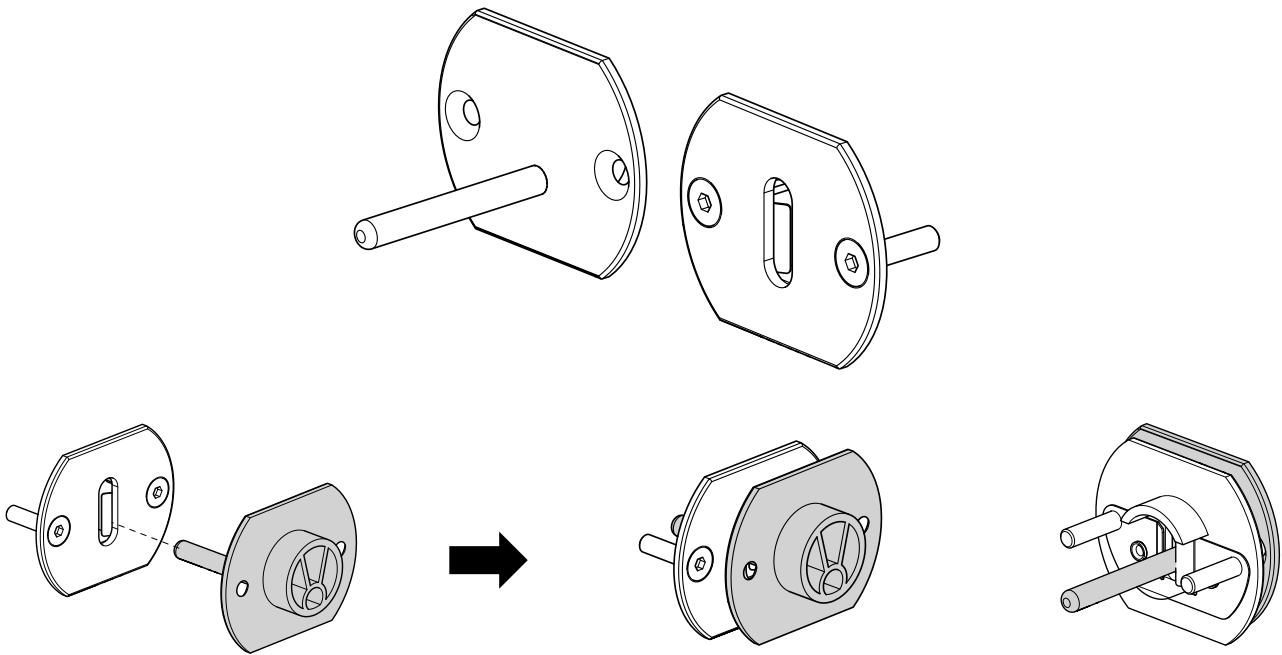

cave module

CV 60 + CV STR

installation manual

bejot:

CONNECTORS

PEOPLE

ADDITIONAL TOOLS

ATTACHED