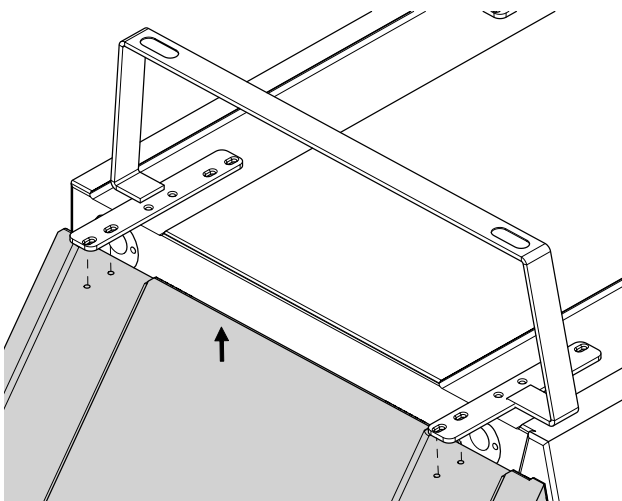

cave module

CV 60 + CV STR

installation manual

bejot:

CONNECTORS

PEOPLE

ADDITIONAL TOOLS

ATTACHED