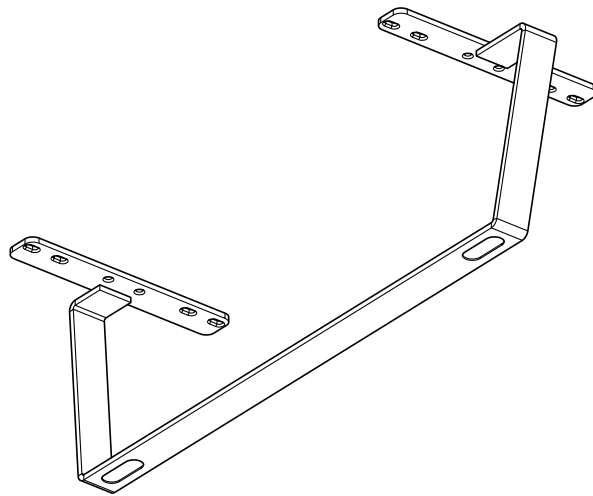

cave module

CV 60 + CV STR

installation manual

bejot:

CONNECTORS

PEOPLE

ADDITIONAL TOOLS

ATTACHED

M6x25

x32

CV 60

CV STR

1

2

3

4