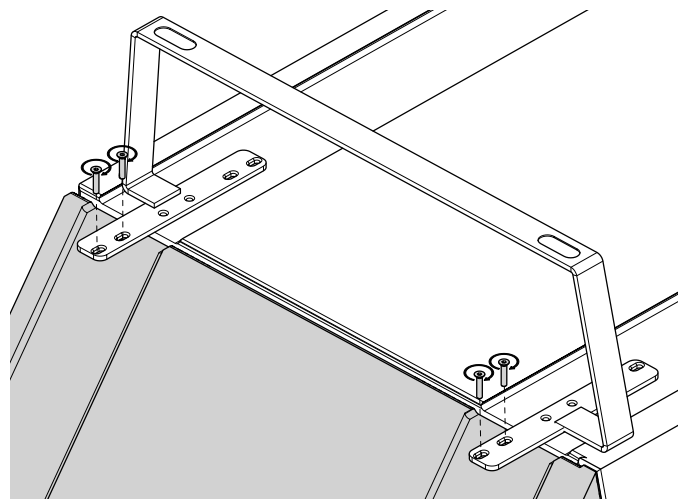

cave module

CV 60 + CV STR

installation manual

bejot:

CONNECTORS

PEOPLE

ADDITIONAL TOOLS

ATTACHED