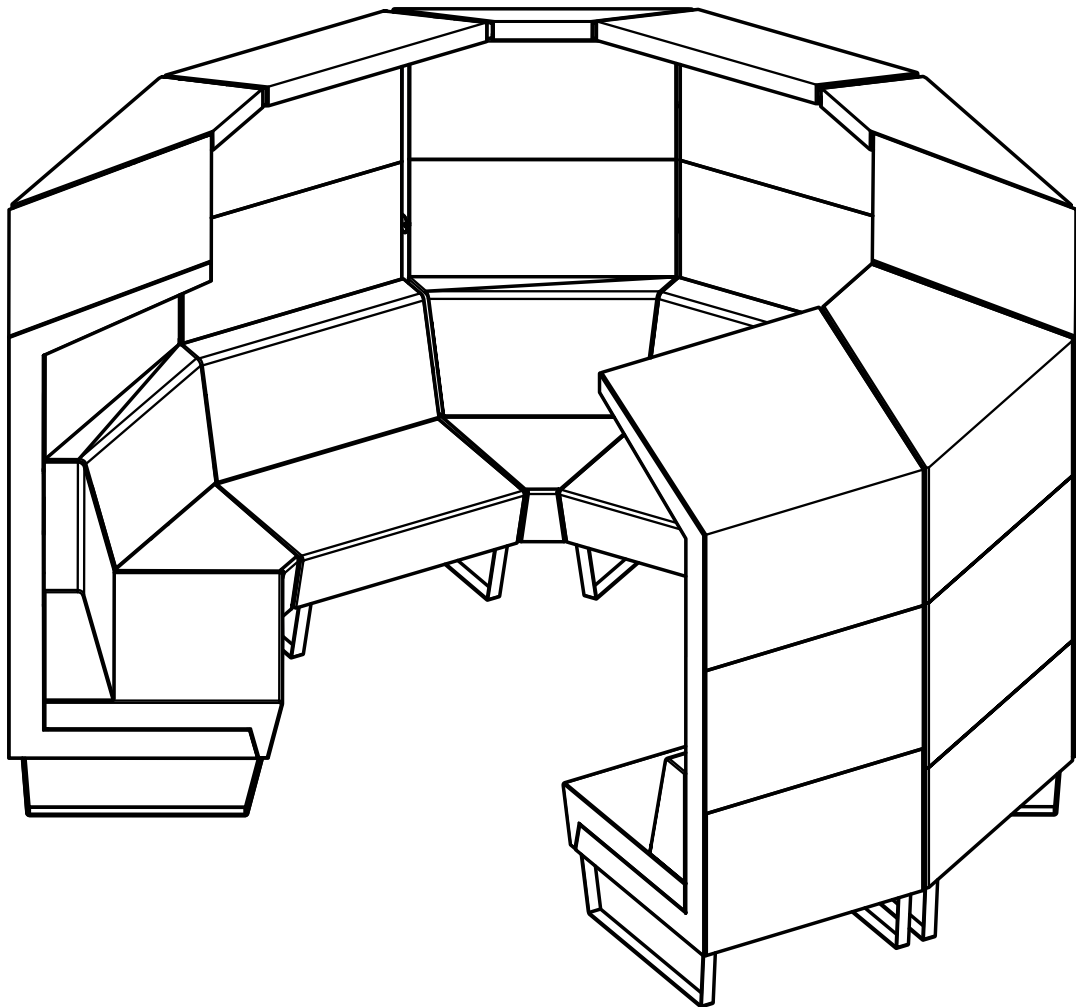

cave module

CV 60 + CV STR

installation manual

bejot:

CONNECTORS

PEOPLE

ADDITIONAL TOOLS

ATTACHED