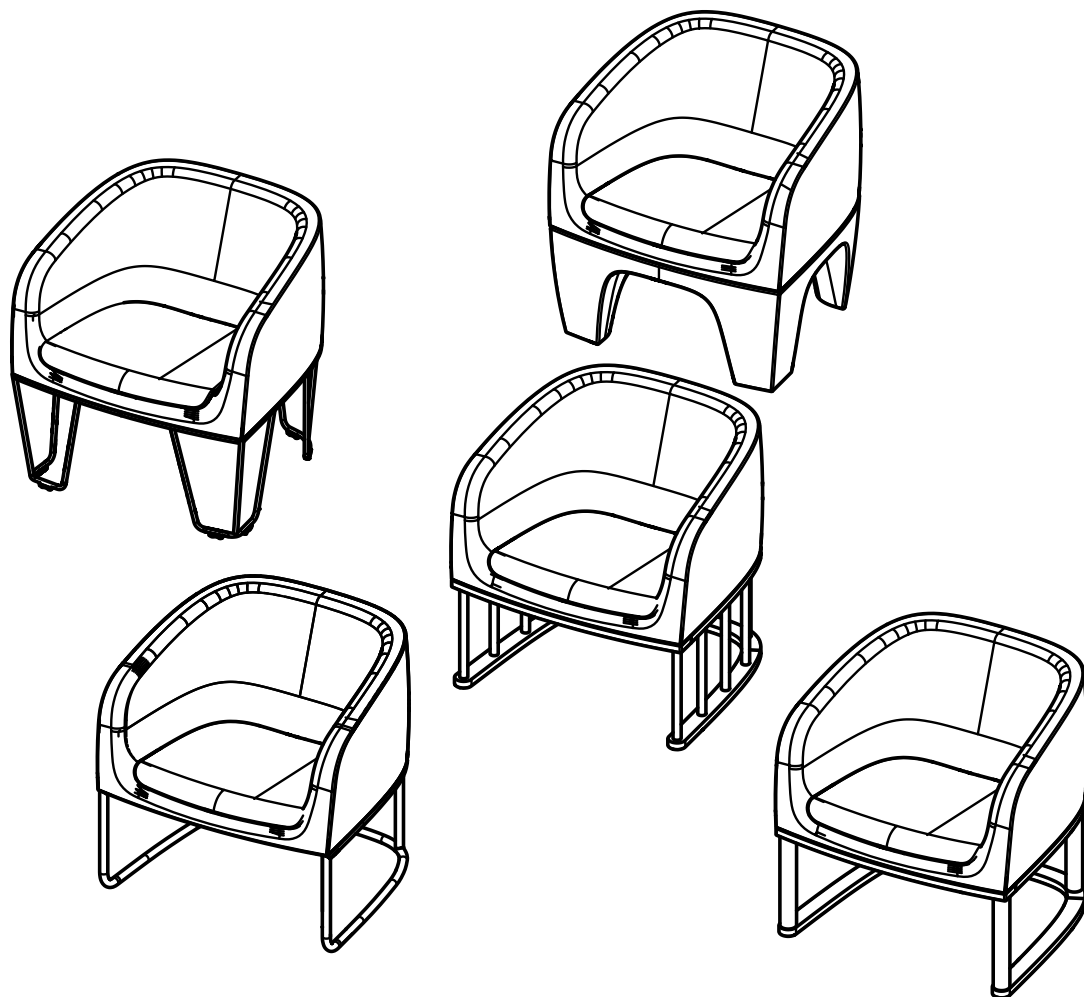

gummy bear

GB 4P, GB TM, GB TW A, GB TWB, GB ROTO

installation manual

bejot:

parts

additional tools

attached

1

2

GB ROTO

3

4

5

7

6

GB 4P