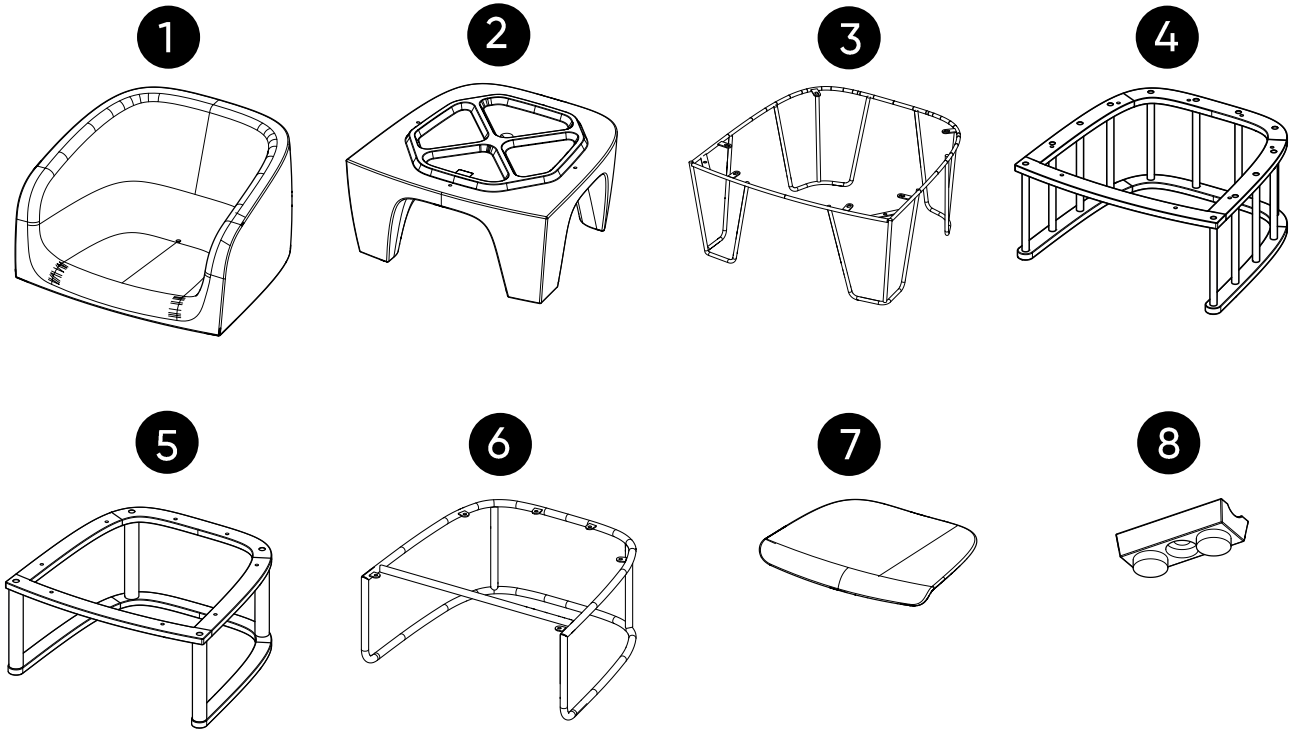

gummy bear

GB 4P, GB TM, GB TW A, GB TWB, GB ROTO

installation manual

bejot:

parts

additional tools

attached

1

2

GB ROTO

3

4

5

7

6

GB 4P