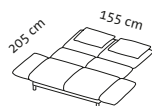

# camp

Design Roland Meyer-Brühl

2B

2B

Sitzhöhe: 42 cm  
seat height: 42 cm