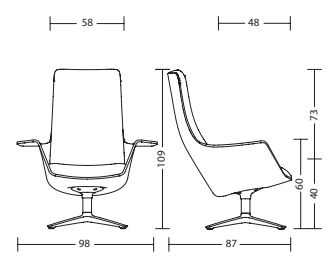

woo74
with arm supports: 19 kg