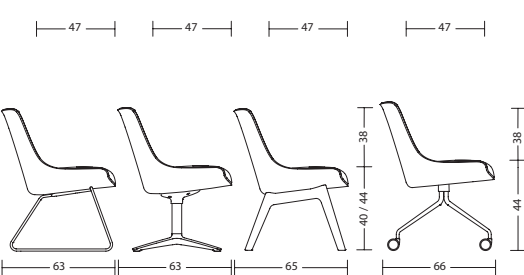

woo56 + 3246 / 3231 / 3206 / 3226
without arm supports: 7 kg

Fabric requirement

Model	same colour	
	seat and backrest	seat
woo75	1,73 x 1,30 m	-
woo74	1,73 x 1,30 m	-
woo58	-	0,70 x 1,30 m
woo57	-	0,70 x 1,30 m
woo56	-	0,70 x 1,30 m

Leather requirement on request