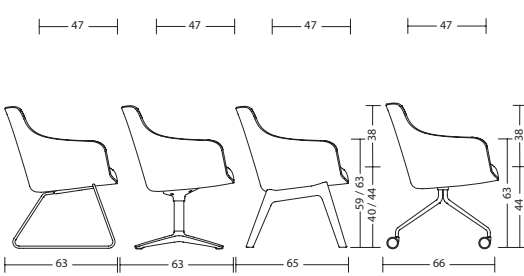

woo57 + 3246 / 3231 / 3206 / 3226
without arm supports: 8 kg