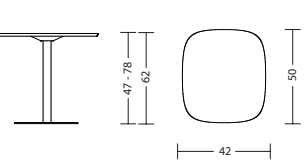

woo24
Weight: 7 kg

Fabric requirement

Model	same colour	
	seat and backrest	seat
woo75	1,73 x 1,30 m	-
woo74	1,73 x 1,30 m	-
woo58	-	0,70 x 1,30 m
woo57	-	0,70 x 1,30 m
woo56	-	0,70 x 1,30 m

Leather requirement on request