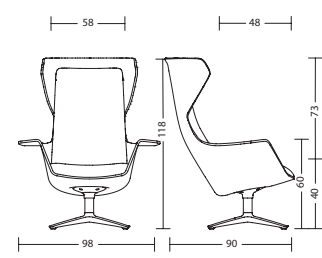

Dimensions

woo75
with arm supports: 20 kg