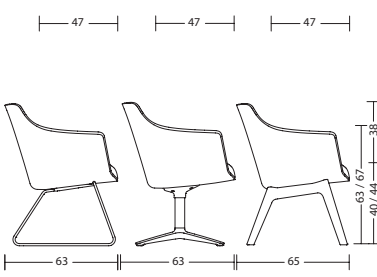

armchair low Lounge (seat height 40 cm), armchair low Meeting (seat height 44 cm)

Function	<ul style="list-style-type: none">- LOUNGE (seat height 40cm): exchange ideas in a relaxed, leaning back posture- MEETING (seat height 44cm): work in an upright posture at the table
Shell	<ul style="list-style-type: none">- Shell in formed non-woven material, dark grey or light grey- Robust and easy-care- Thickness 13 mm- woo58: Armrests integrated, height 17 cm- woo57: With side panel- woo56: Without side panel
Frame	<ul style="list-style-type: none">- Different bases are available- 3246: Sled base, black- 3231: 4-star aluminium base, black with glides- 3206: 4-leg wooden base, natural beech- 3226: Spider foot 4-star base, black, with castors- Aluminium base & wooden base: suitable for up to 125 kg body weight- Sled base & spider foot: suitable for up to 110 kg body weight
Seat	<ul style="list-style-type: none">- Lounge seat height 40 cm- Meeting seat height 44 cm- Seat depth 47 cm- Seat width 48 cm- 60 mm CFC-free PU foam cushion- Foam density >60 kg/m³
Castors	<ul style="list-style-type: none">- 3226: Black plastic, Ø 50 mm, for carpets
Glides	<ul style="list-style-type: none">- 3231: Ultra glides, black- 3246: Plastic glides, black- 3206: Plastic glides, black
Standards / Certificates	<ul style="list-style-type: none">- GS symbol from TÜV Rheinland LGA Products GmbH / DIN EN 16139- Greenguard certification- RedDot Design award 2020
Warranty	<ul style="list-style-type: none">- 5 years (see terms and conditions of sale and delivery)

Warranty

- 5 years (see terms and conditions of sale and delivery)

Dimensions

woo75
with arm supports: 20 kg

woo74
with arm supports: 19 kg

woo58 + 3246 / 3231 / 3206
with arm supports: 8 kg

woo58 + 3246 / 3231 / 3206
with arm supports: 8 kg