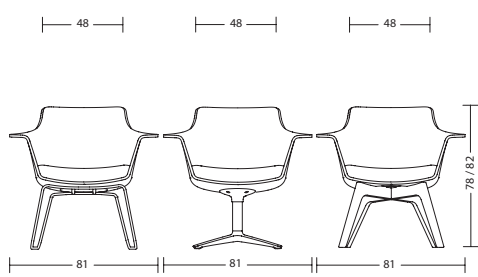

woo58 + 3246 / 3231 / 3206
with arm supports: 8 kg