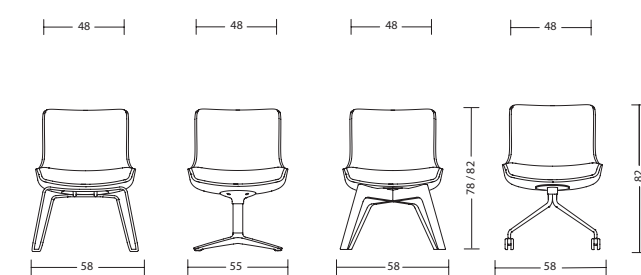

woo56 + 3246 / 3231 / 3206 / 3226
without arm supports: 7 kg