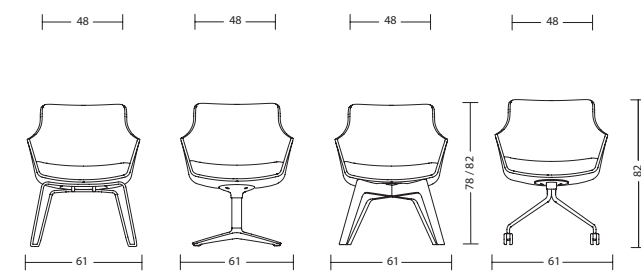

woo57 + 3246 / 3231 / 3206 / 3226
without arm supports: 8 kg