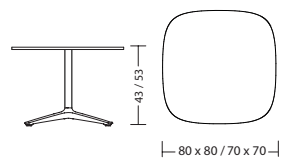

armchair low Lounge (seat height 40 cm), armchair low Meeting (seat height 44 cm)

Function	<ul style="list-style-type: none">- LOUNGE (seat height 40cm): exchange ideas in a relaxed, leaning back posture- MEETING (seat height 44cm): work in an upright posture at the table
Shell	<ul style="list-style-type: none">- Shell in formed non-woven material, dark grey or light grey- Robust and easy-care- Thickness 13 mm- woo58: Armrests integrated, height 17 cm- woo57: With side panel- woo56: Without side panel
Frame	<ul style="list-style-type: none">- Different bases are available- 3246: Sled base, black- 3231: 4-star aluminium base, black with glides- 3206: 4-leg wooden base, natural beech- 3226: Spider foot 4-star base, black, with castors- Aluminium base & wooden base: suitable for up to 125 kg body weight- Sled base & spider foot: suitable for up to 110 kg body weight
Seat	<ul style="list-style-type: none">- Lounge seat height 40 cm- Meeting seat height 44 cm- Seat depth 47 cm- Seat width 48 cm- 60 mm CFC-free PU foam cushion- Foam density >60 kg/m³
Castors	<ul style="list-style-type: none">- 3226: Black plastic, Ø 50 mm, for carpets
Glides	<ul style="list-style-type: none">- 3231: Ultra glides, black- 3246: Plastic glides, black- 3206: Plastic glides, black
Standards / Certificates	<ul style="list-style-type: none">- GS symbol from TÜV Rheinland LGA Products GmbH / DIN EN 16139- Greenguard certification- RedDot Design award 2020
Warranty	<ul style="list-style-type: none">- 5 years (see terms and conditions of sale and delivery)

woo57 + 3246 / 3231 / 3206 / 3226
without arm supports: 8 kg

woo57 + 3246 / 3231 / 3206 / 3226
without arm supports: 8 kg

woo56 + 3246 / 3231 / 3206 / 3226
without arm supports: 7 kg

woo56 + 3246 / 3231 / 3206 / 3226
without arm supports: 7 kg