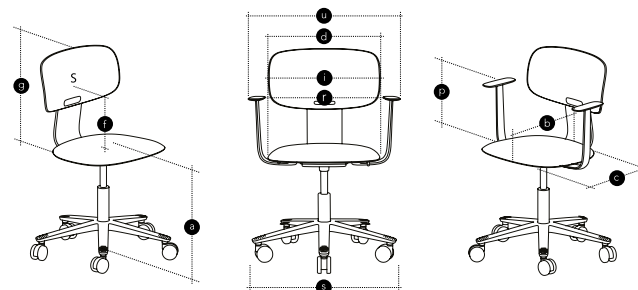

MODELS AND MEASUREMENTS

HÅG task chair (ref. EN 1335)	HÅG Tion 2100	HÅG Tion 2140	HÅG Tion 2160	HÅG Tion 2200¹⁾	HÅG Tion 2240¹⁾
Seat height, measured with 64 kg load 150 mm lift [a]	408-542	408-542	408-542	408-542	408-542
Seat height, measured with 64 kg load 200 mm lift [a]	485-664	485-664	485-664	485-664	485-664
Seat depth with slide (mm) [b]	425	435	435	422	435
Seat depth [c]	425	435	435	422	435
Seat width [d]	455	470	470	450	470
Height of the back supporting point [S] above the seat [f]	240	240	240	240	240
Backrest height [g]	251	251	257	253	253
Backrest width [i]	464	464	464	464	464
Backrest inclination (deg)	-5,7	-5,7	-5,7	-5,7	-5,7
Armrest height [p]	229	229	229	229	229
Headrest height [p]	n.a.	n.a.	n.a.	n.a.	n.a.
Distance between armrests [r]	492	492	492	492	492
Chair width [u]	600	600	600	600	600
Neutral position (deg)	-3	-3	-3	-3	-3
Tilt range (deg)	-14 – +7,4	-14 – +7,4	-14 – +7,4	-14 – +7,4	-14 – +7,4
Foot base diameter (mm) [s]	620	620	620	620	620
Chair Weight (kg)	10,9	10,9	11,1	13,7	13,2

Measurements in mm. Measured with 64 kg load.
Where a chair is adjustable, minimum and maximum measurements are listed.
Please note that these measurements are not absolute. They may vary slightly from chair to chair.

¹⁾ Available Q2, 2022

CONFIGURATION OPTIONS

- All models can be configured of your choice, by choosing and combining 5 different paint colours for aluminum, in a tumbled or polished finish.
- All models can be upholstered with fabrics from the Flokk Standard, Extended and Curated collections.
- Armrests in solid aluminum are optional and can be delivered in 5 different paint colours, in a tumbled or polished finish.

For more detailed information please contact your HÅG dealer or visit: www.flokk.com/hag