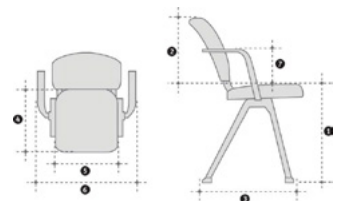

Materials specifications for HÅG Conventio Wing 9811:

- Plastics 72%, Aluminium 21%, Steel 3%, Various 4%, PVC 0%.
- Total weight of product 4,4 kg (with armrests).
- Share of recyclable material: 100%.

MODELS AND MEASUREMENTS

Physical measurements HÅG Conventio Wing	9811	9821	9831	9812	9822	9832
Seat height, measured with 64 kg load [1]	430	430	430	375-515	380-520	380-520
Back height (mm) [2]	380	380	380	380	380	380
Diam. footbase (mm) [3]	-	-	-	635	635	635
Seat depth (mm) [4]	420	420	420	420	420	420
Seat width (mm) [5]	430	430	430	430	430	430
Chair width (mm) [6]	500*	500*	500*	465* (635) ¹⁾	465* (635) ¹⁾	465* (635) ¹⁾
Armrests (mm) [7]	245	245	245	245	245	245
Weight (without armrests)	4,4 kg	4,6 kg	4,8 kg	6,8 kg	7,0 kg	7,2 kg
Tilt range: Neutral	-5°	-5°	-5°	-5°	-5°	-5°
Tilt range: Forwards	12°	12°	12°	12°	12°	12°
Tilt range: Backwards	11°	11°	11° </td <td>11°</td> <td>11°</td> <td>11°</td>	11°	11°	11°

All measurements in mm. Where a chair is adjustable, minimum and maximum measurements are listed.

¹⁾ Max. diagonal diameter.

Please note that the measurements are not absolute. They may vary slightly from chair to chair.