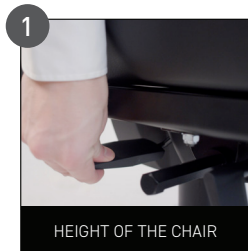

# HOW TO ADJUST YOUR RH SECUR24

DESIGNED FOR HUMAN PERFORMANCE

Interactive user instruction

\* Various options available on: [FLOKK.COM/RH](https://www.flokk.com/rh)