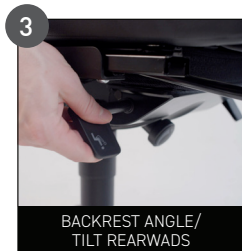

# HOW TO ADJUST YOUR RH SECUR24

DESIGNED FOR HUMAN PERFORMANCE

Interactive user instruction

\* Various options available on: [FLOKK.COM/RH](https://www.flokk.com/rh)