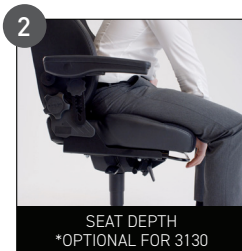

# HOW TO ADJUST YOUR RH SECUR24

DESIGNED FOR HUMAN PERFORMANCE

Interactive user instruction

\* Various options available on: [FLOKK.COM/RH](https://www.flokk.com/rh)