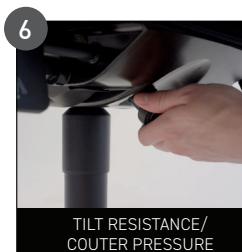

# HOW TO ADJUST YOUR RH SECUR24

DESIGNED FOR HUMAN PERFORMANCE

Interactive user instruction

\* Various options available on: [FLOKK.COM/RH](https://www.flokk.com/rh)