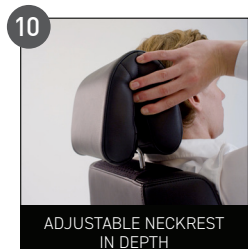

# HOW TO ADJUST YOUR RH SECUR24

DESIGNED FOR HUMAN PERFORMANCE

Interactive user instruction

\* Various options available on: [FLOKK.COM/RH](https://www.flokk.com/rh)