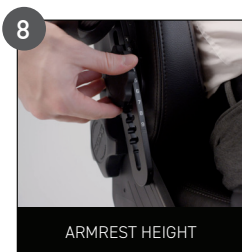

# HOW TO ADJUST YOUR RH SECUR24

DESIGNED FOR HUMAN PERFORMANCE

Interactive user instruction

\* Various options available on: [FLOKK.COM/RH](https://www.flokk.com/rh)