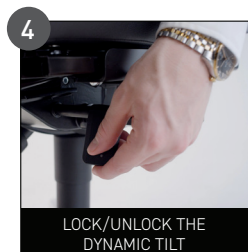

# HOW TO ADJUST YOUR RH SECUR24

DESIGNED FOR HUMAN PERFORMANCE

Interactive user instruction

\* Various options available on: [FLOKK.COM/RH](https://www.flokk.com/rh)