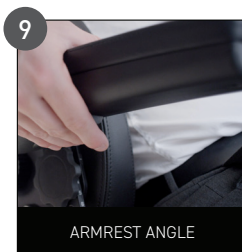

# HOW TO ADJUST YOUR RH SECUR24

DESIGNED FOR HUMAN PERFORMANCE

Interactive user instruction

\* Various options available on: [FLOKK.COM/RH](https://www.flokk.com/rh)